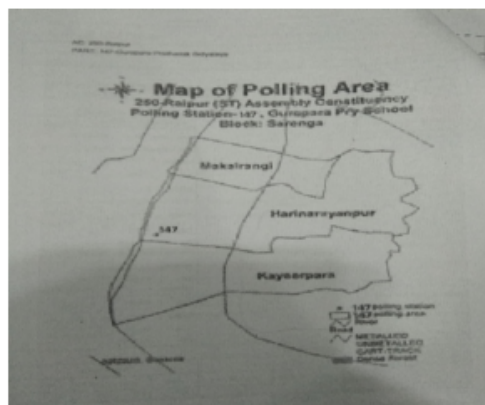

Nazri Naksha

Google Map View