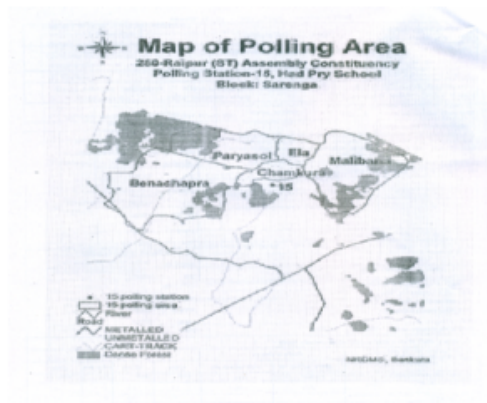

Nazri Naksha

Google Map View