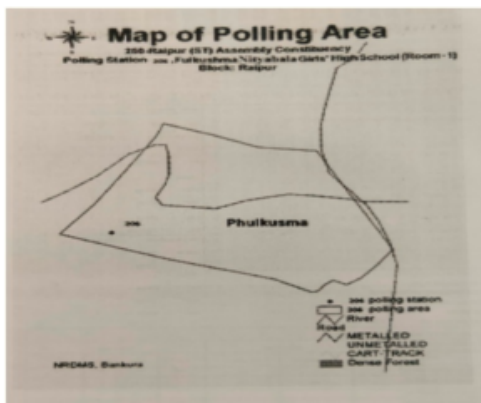

Nazri Naksha

Google Map View