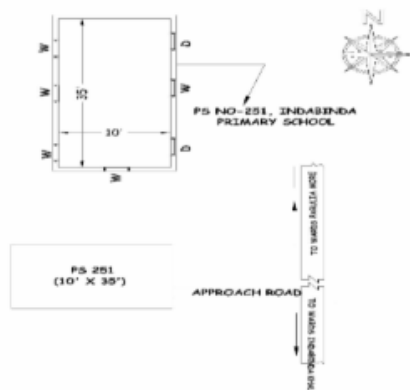

Nazri Naksha

Google Map View

Polling Station Building Front View

Polling Station Front View

Cad View

Key MAP View