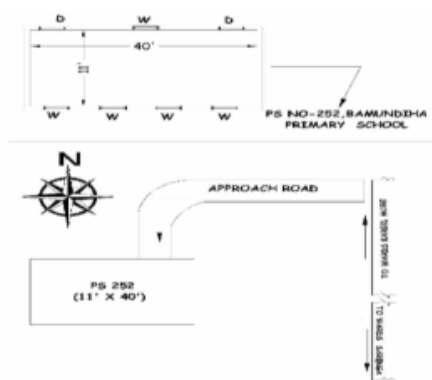

Nazri Naksha

Google Map View

Polling Station Building Front View

Polling Station Front View

Cad View

Key MAP View