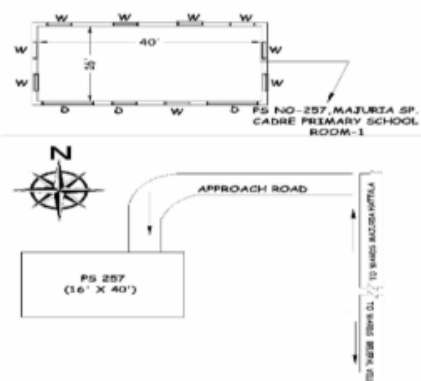

Nazri Naksha

Google Map View

Polling Station Building Front View

Polling Station Front View

Cad View

Key MAP View