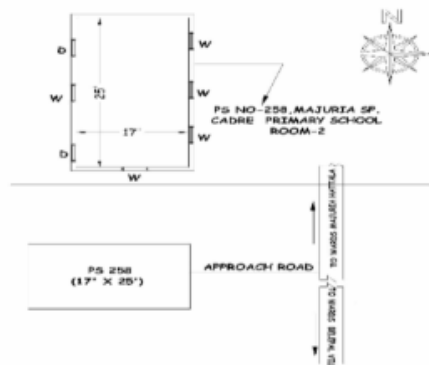

Nazri Naksha

Google Map View

Polling Station Building Front View

Polling Station Front View

Cad View

Key MAP View