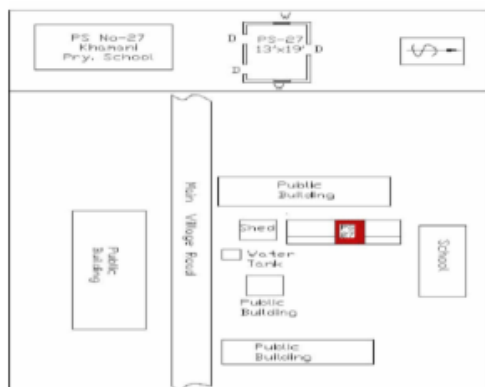

Nazri Naksha

Google Map View

Polling Station Building Front View

Polling Station Front View

Cad View

Key MAP View