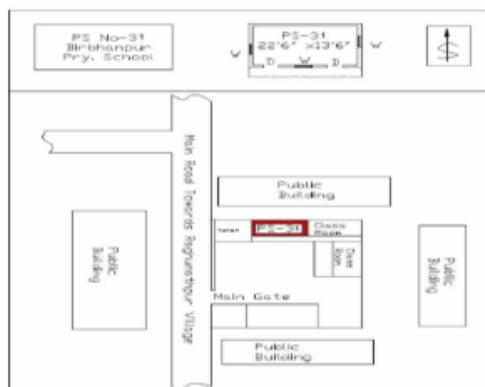

Nazri Naksha

Google Map View

Polling Station Building Front View

Polling Station Front View

Cad View

Key MAP View