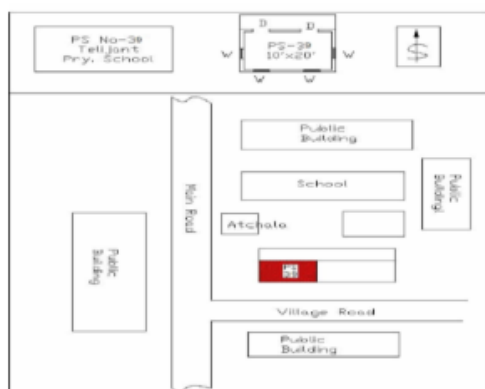

Nazri Naksha

Google Map View

Polling Station Building Front View

Polling Station Front View

Cad View

Key MAP View