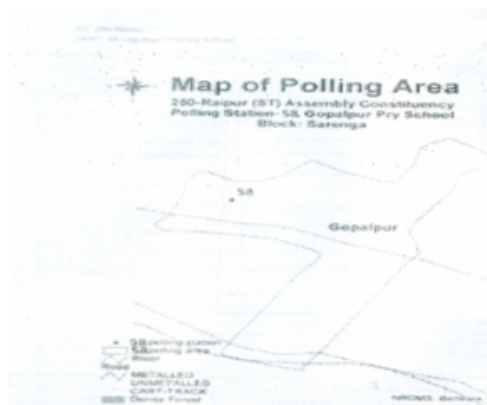

Nazri Naksha

Google Map View