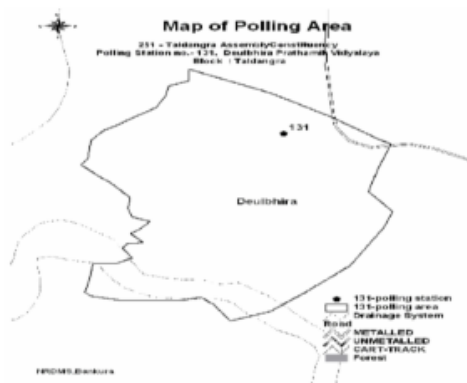

Nazri Naksha

Google Map View