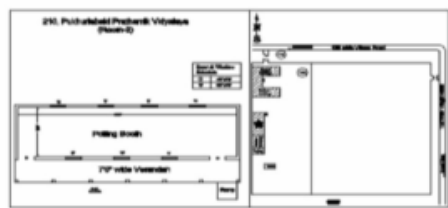

Nazri Naksha

Google Map View