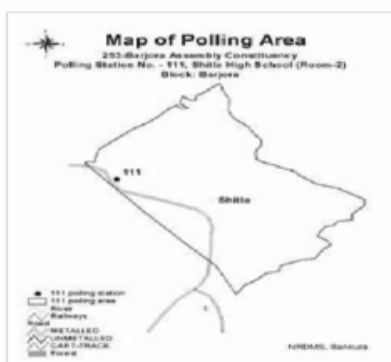

Nazri Naksha

Google Map View