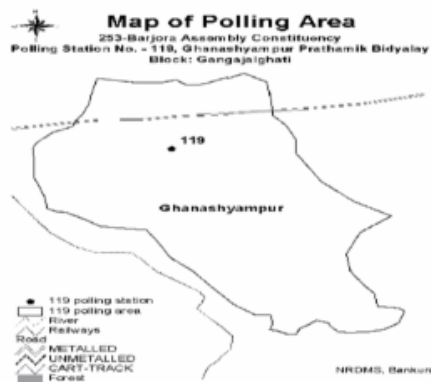

Nazri Naksha

Google Map View