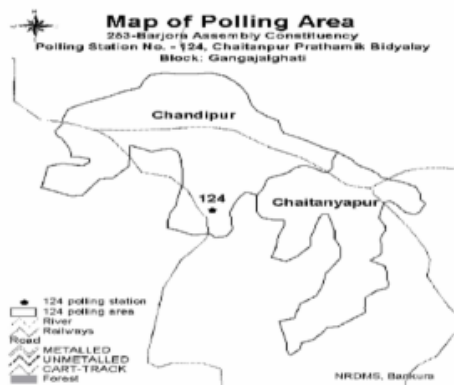

Nazri Naksha

Google Map View