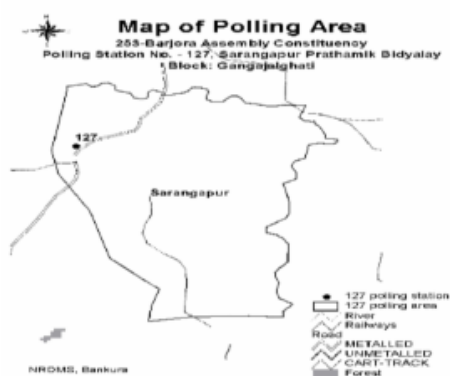

Nazri Naksha

Google Map View