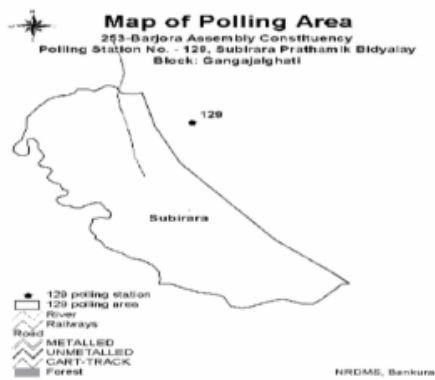

Nazri Naksha

Google Map View