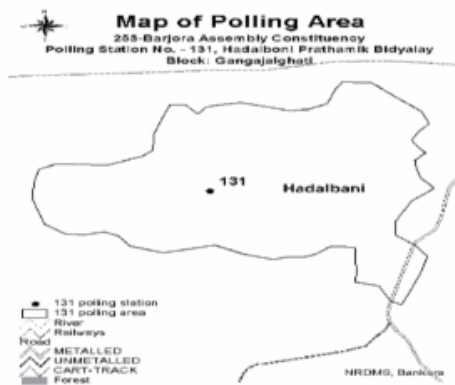

Nazri Naksha

Google Map View