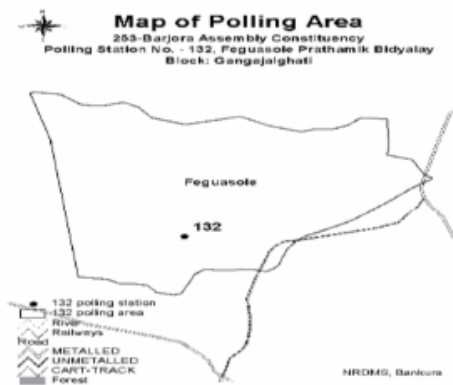

Nazri Naksha

Google Map View