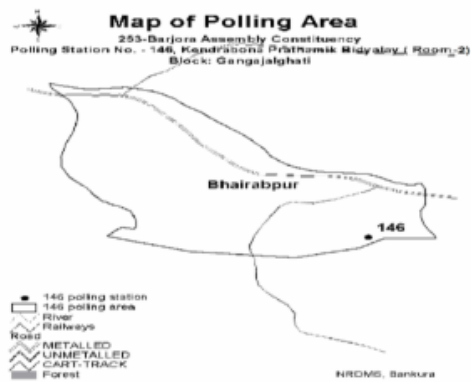

Nazri Naksha

Google Map View