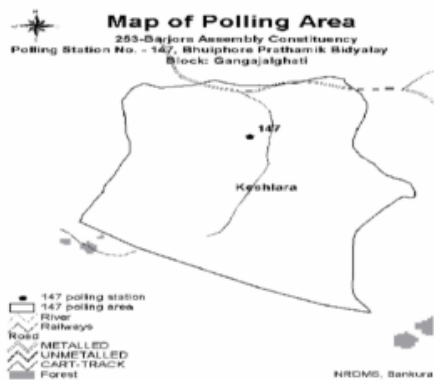

Nazri Naksha

Google Map View