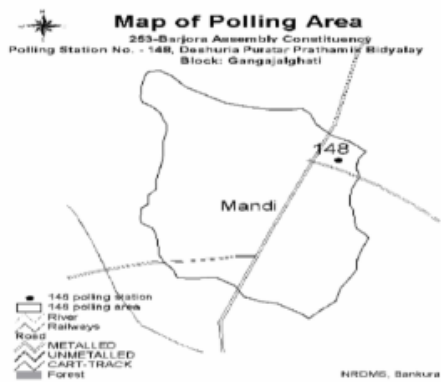

Nazri Naksha

Google Map View