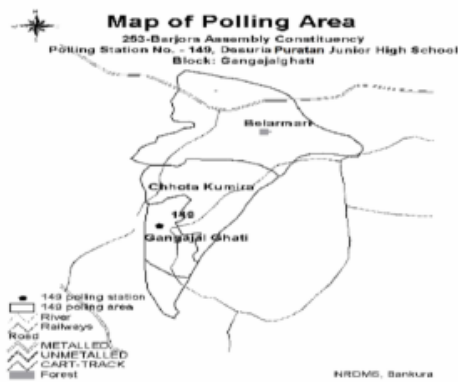

Nazri Naksha

Google Map View