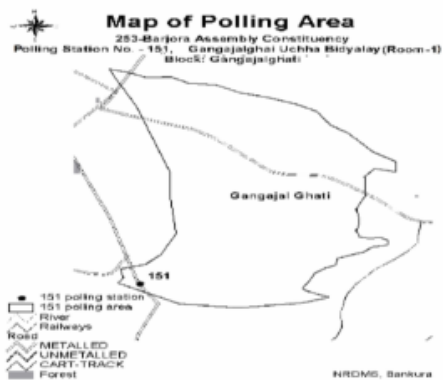

Nazri Naksha

Google Map View