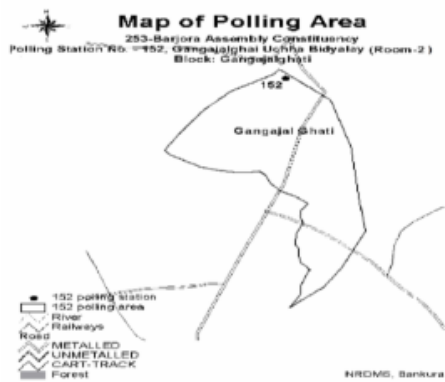

Nazri Naksha

Google Map View