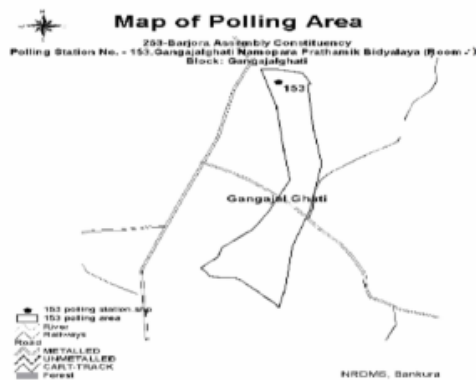

Nazri Naksha

Google Map View