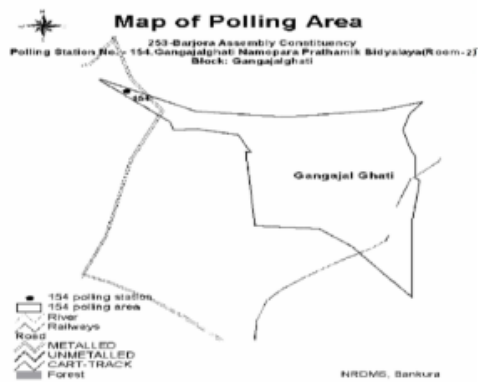

Nazri Naksha

Google Map View