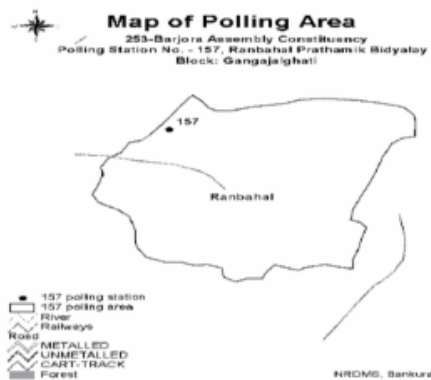

Nazri Naksha

Google Map View