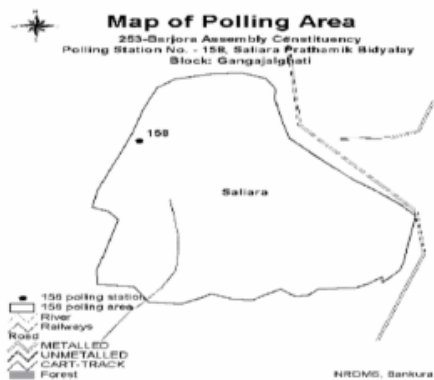

Nazri Naksha

Google Map View