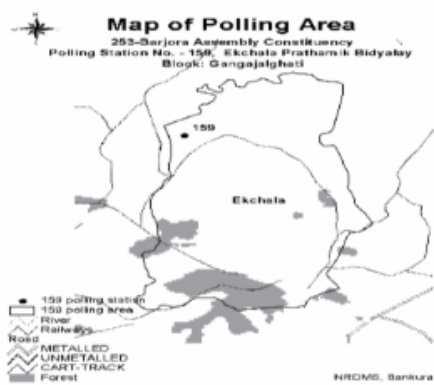

Nazri Naksha

Google Map View