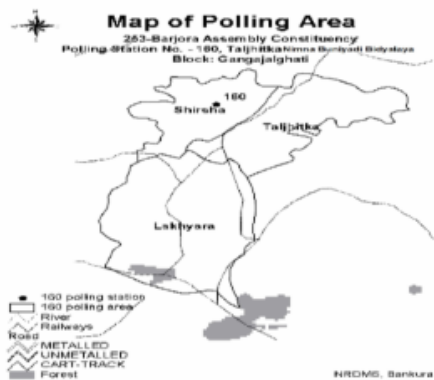

Nazri Naksha

Google Map View