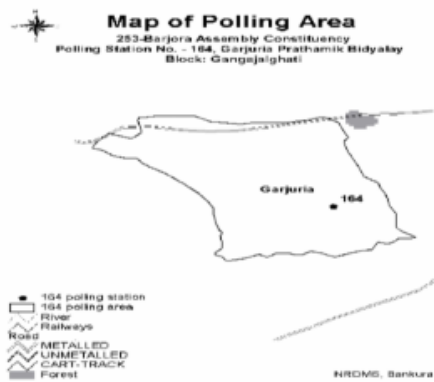

Nazri Naksha

Google Map View