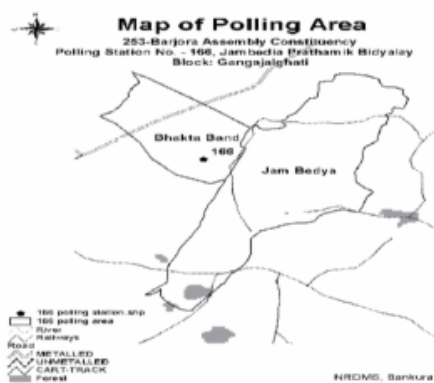

Nazri Naksha

Google Map View