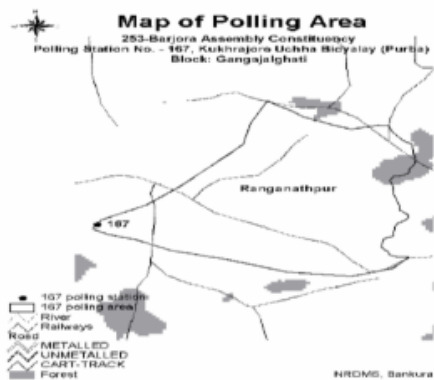

Nazri Naksha

Google Map View