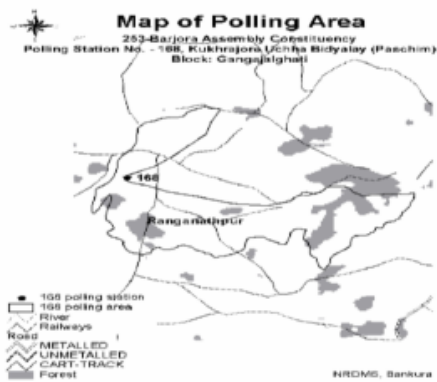

Nazri Naksha

Google Map View