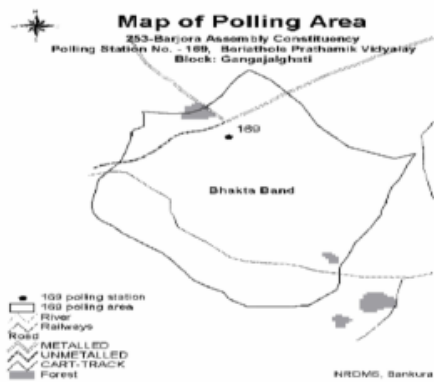

Nazri Naksha

Google Map View