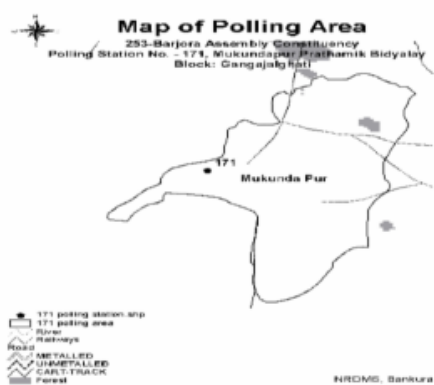

Nazri Naksha

Google Map View