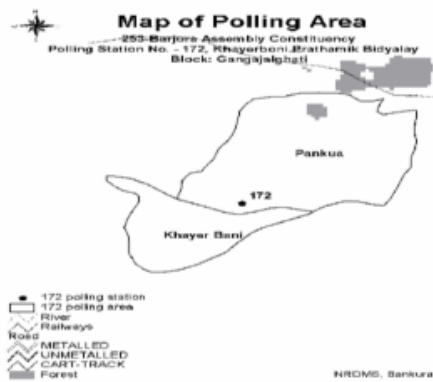

Nazri Naksha

Google Map View