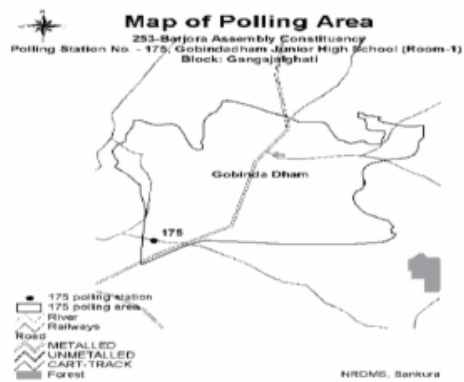

Nazri Naksha

Google Map View