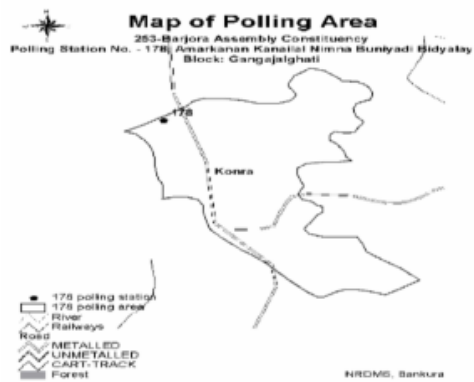

Nazri Naksha

Google Map View