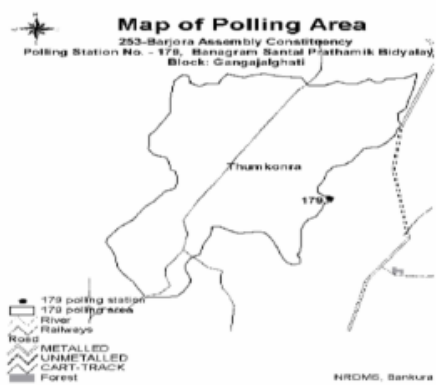

Nazri Naksha

Google Map View