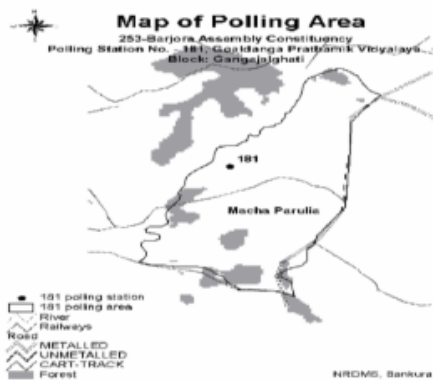

Nazri Naksha

Google Map View