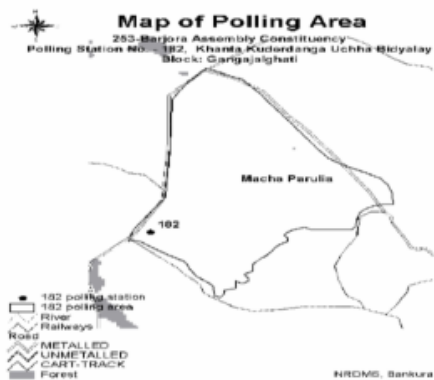

Nazri Naksha

Google Map View