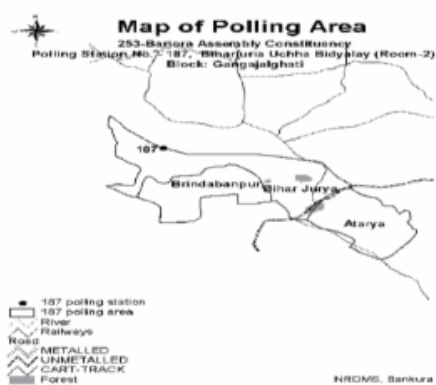

Nazri Naksha

Google Map View