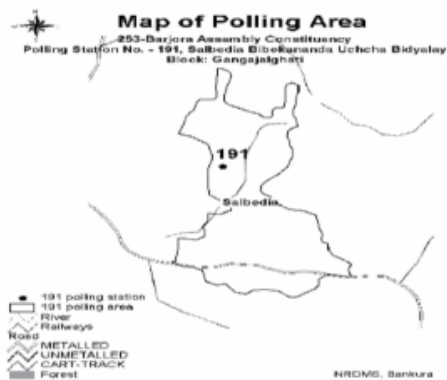

Nazri Naksha

Google Map View