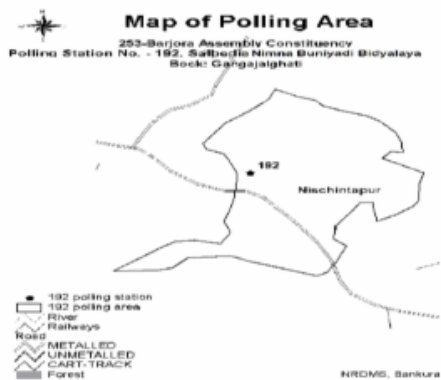

Nazri Naksha

Google Map View