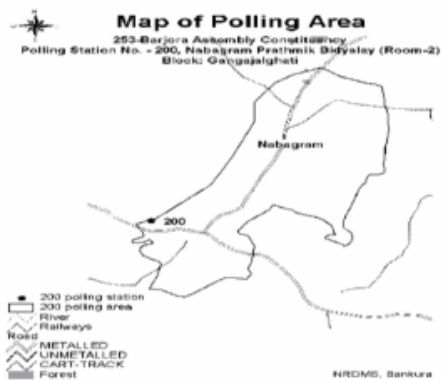

Nazri Naksha

Google Map View