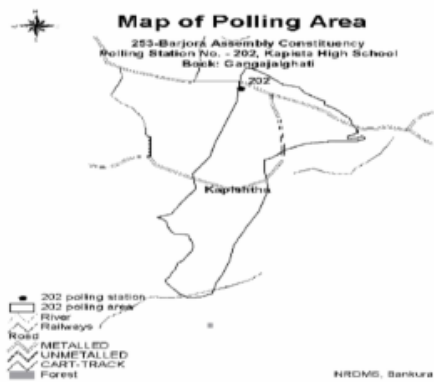

Nazri Naksha

Google Map View