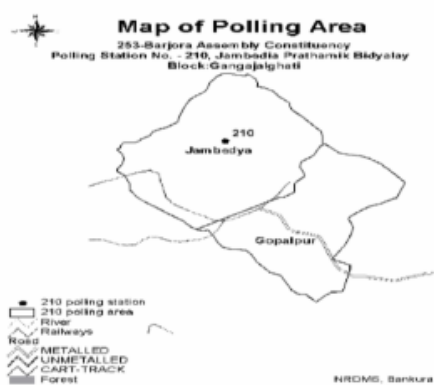

Nazri Naksha

Google Map View